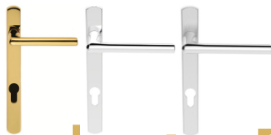

IRONMONGERY CHOICES

Stainless Steel (Carlisle Brass)

SWNP120/92SSS handles (inc. with FHB doors **Add £20 + VAT** for other doors)

BBT1100-SSS bolt (for stable doors)

SW102-SSS escutcheons (for stable doors)

Wrought Iron (From The Anvil)

33123 handles

33982 bolt (for stable doors)

83655 escutcheons (for stable doors)

Brass, Polished Chrome and Satin Chrome (Carlisle Brass)

SZS01NP92 handles

AQ81 bolt (for stable doors)

AA1 escutcheons (for stable doors)

EXTRAS (chargeable)

Letterplates – Add **£120 + VAT**

M36D letterplate (brass and chrome)

33056 letterplate (wrought iron)

LP400 letterplate (Stainless Steel) - **Add £160 + VAT** for this one